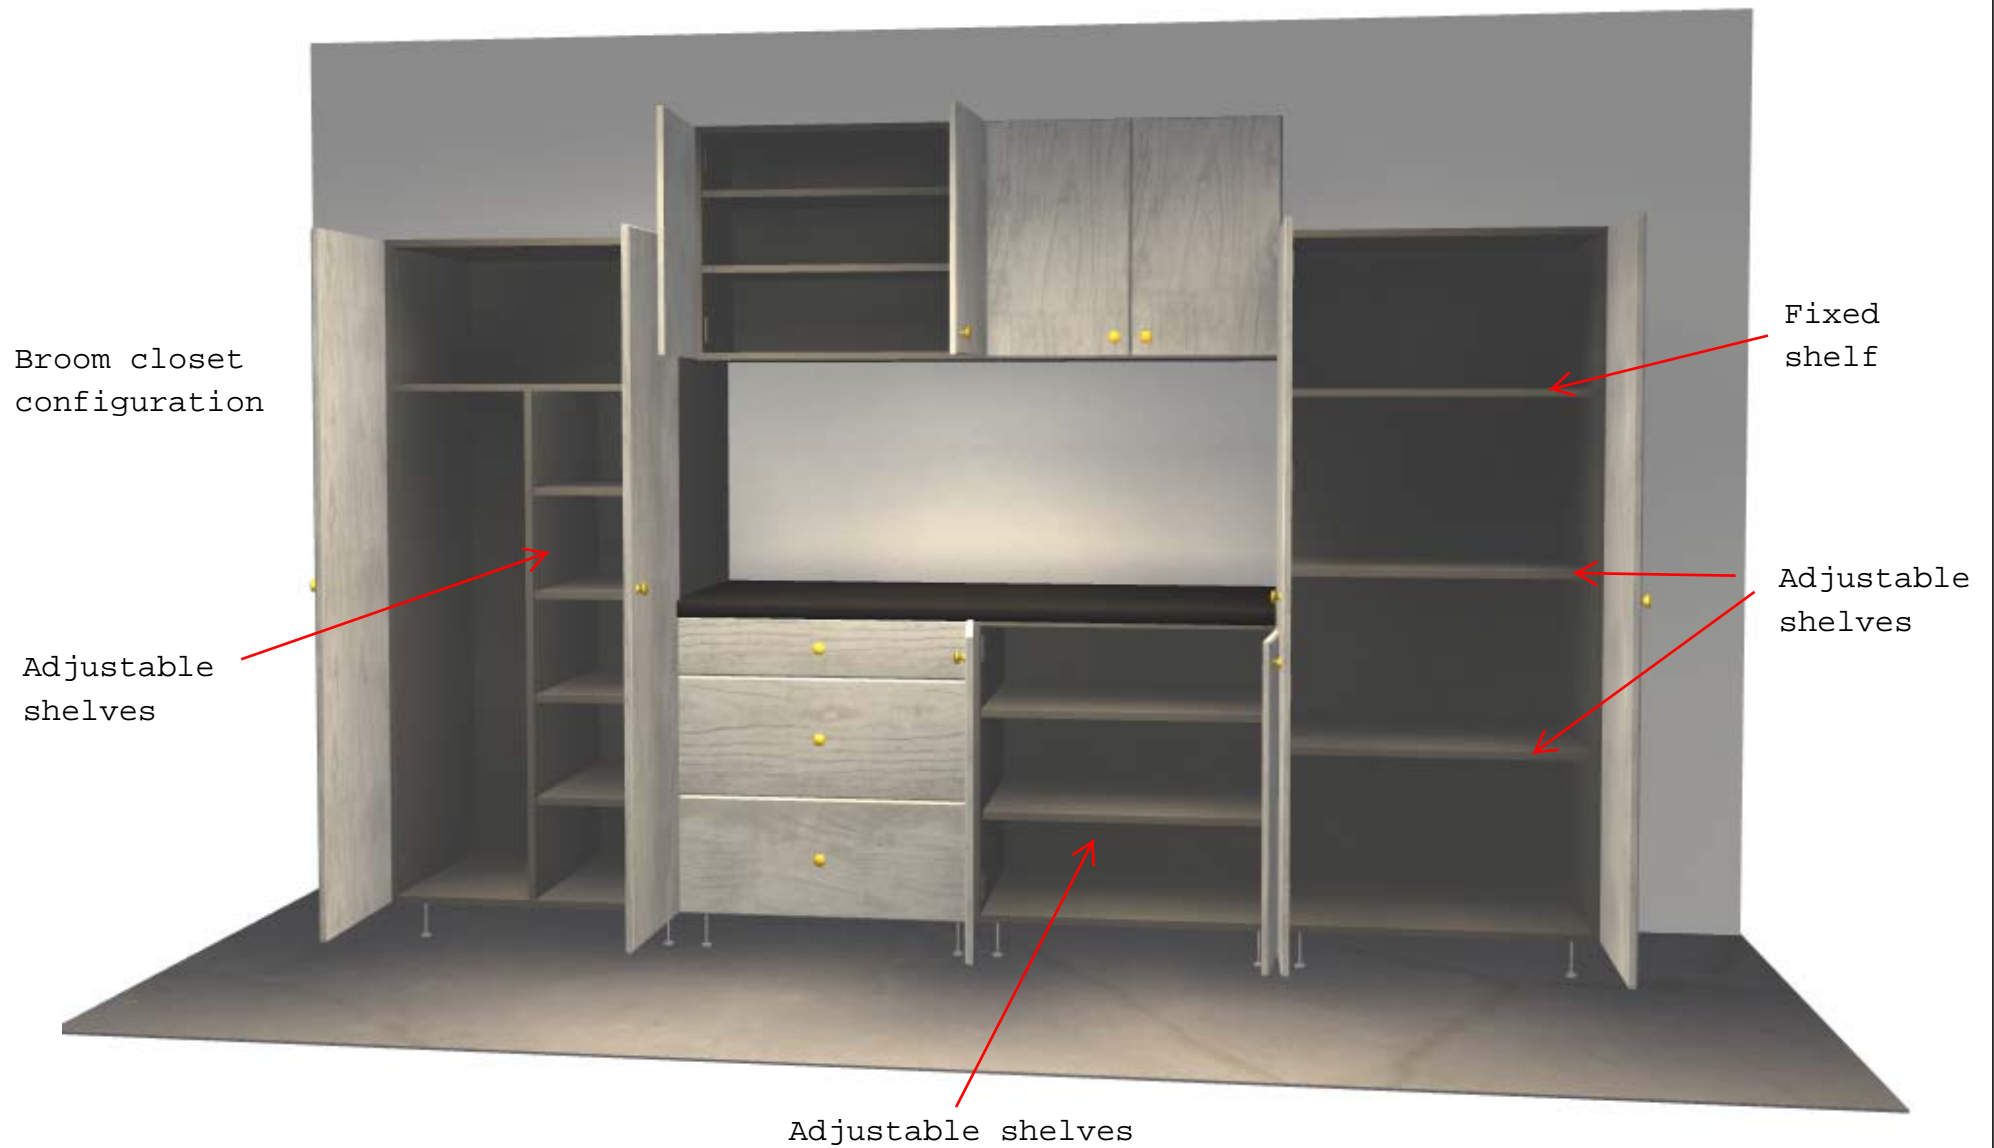

Title: 10 ft Garage Cabinet Plans		
Size:	Drawing Number:	Revision:
Date:	Sheet	

Garage-Cabinet-Plans.com

Seth Townsend, Cabinetmaker, LLC
Marietta, GA 30068
770 973-9916

All dimensions given are subject to verification on job site and adjustment to fit job conditions.