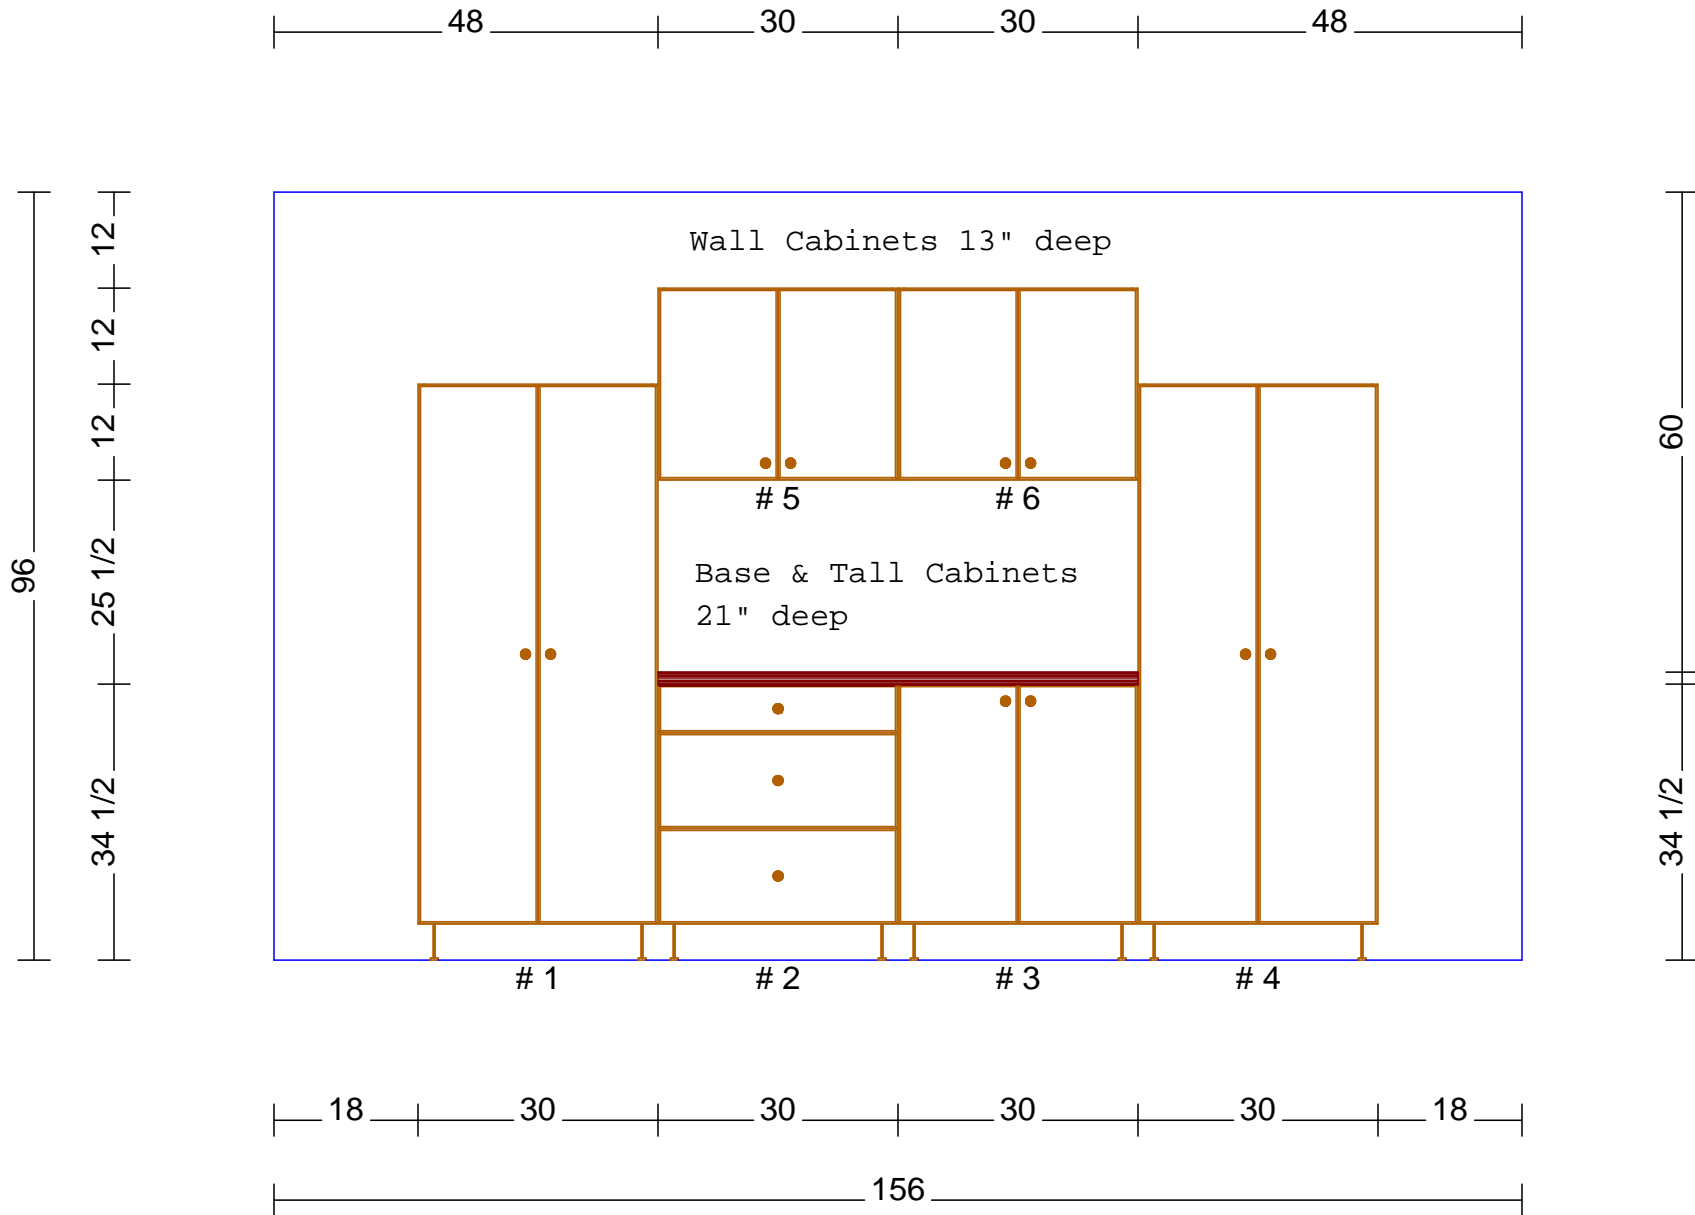

Title: 10 ft Garage Cabinet Plans		
Size:	Drawing Number:	Revision:
Date:	Sheet	

Garage-Cabinet-Plans.com

Seth Townsend, Cabinetmaker, LLC
Marietta, GA 30068
770 973-9916

All dimensions given are subject to verification on job site and adjustment to fit job conditions.

This is an original design and must not be released or copied unless applicable fee has been paid or job order placed.

Title: 10 ft Garage Cabinet Plans

Size: Drawing Number: Revision:

Date: Sheet

Garage-Cabinet-Plans.com