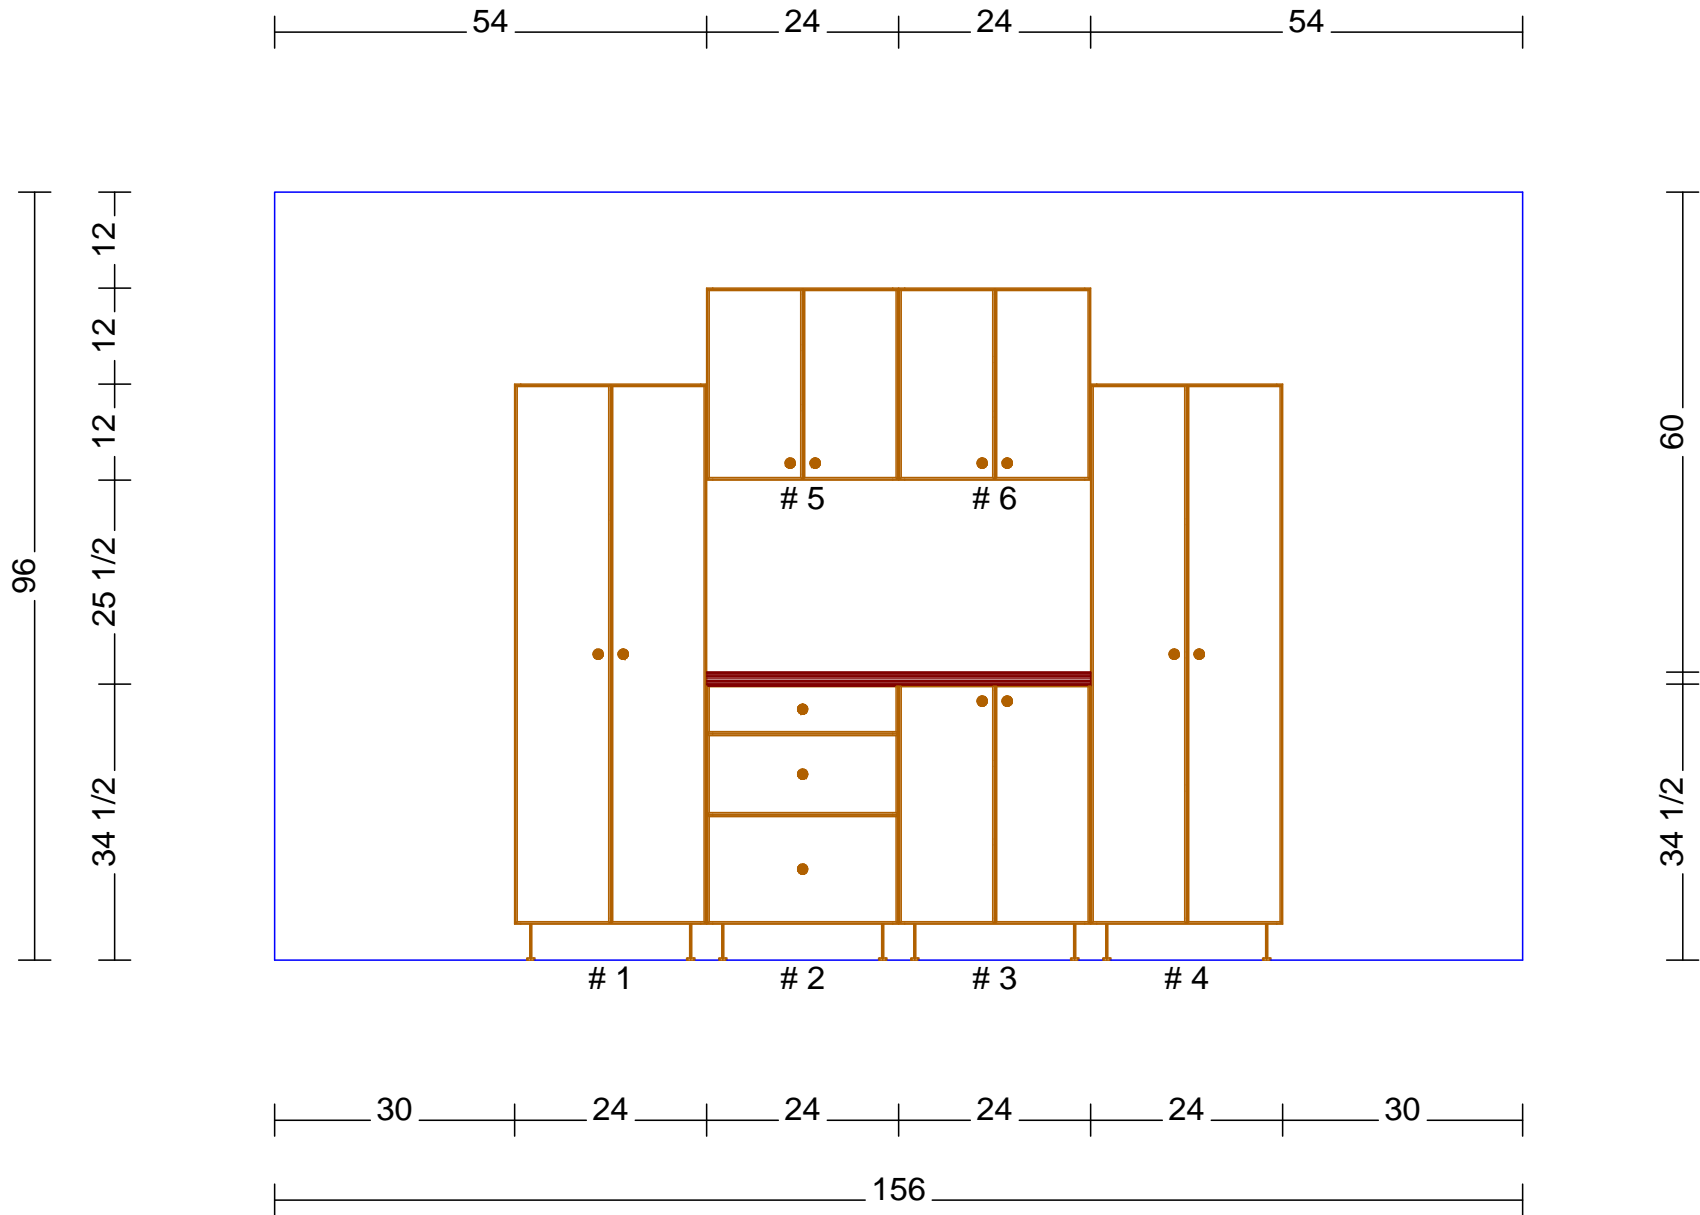

Garage-Cabinet-Plans.com

Seth Townsend, Cabinetmaker, LLC
Marietta, GA 30068
770 973-9916

All dimensions given are subject to verification on job site and adjustment to fit job conditions.

This is an original design and must not be released or copied unless applicable fee has been paid or job order placed.

Title: 8 ft Garage Cabinet Plans

Size: Drawing Number: Revision:

Date: Sheet