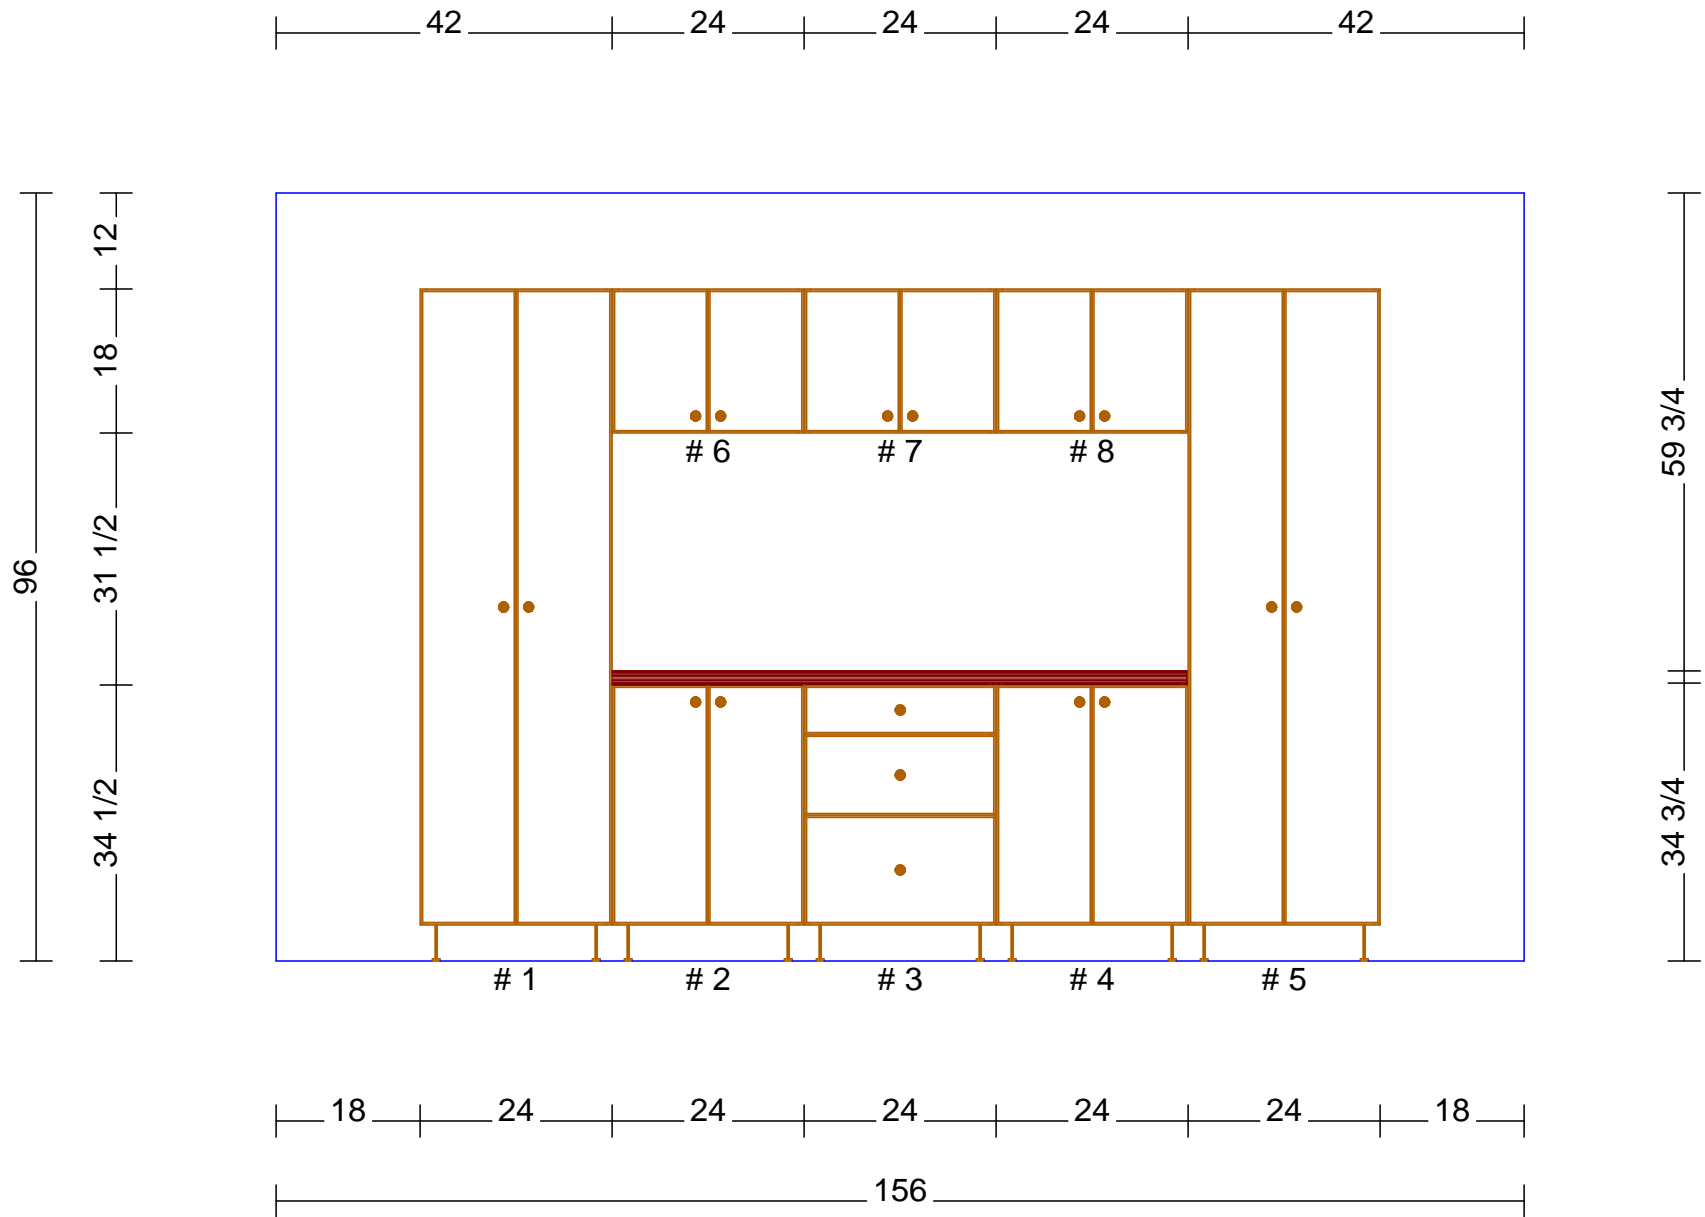

Garage-Cabinet-Plans.com

Seth Townsend, Cabinetmaker, LLC
Marietta, GA 30068
770 973-9916

All dimensions given are subject to verification on job site and adjustment to fit job conditions.

This is an original design and must not be released or copied unless applicable fee has been paid or job order placed.

Title: 10 ft Garage Cabinet Plans - 9 pc

Size: Drawing Number: Revision:

Date: Sheet