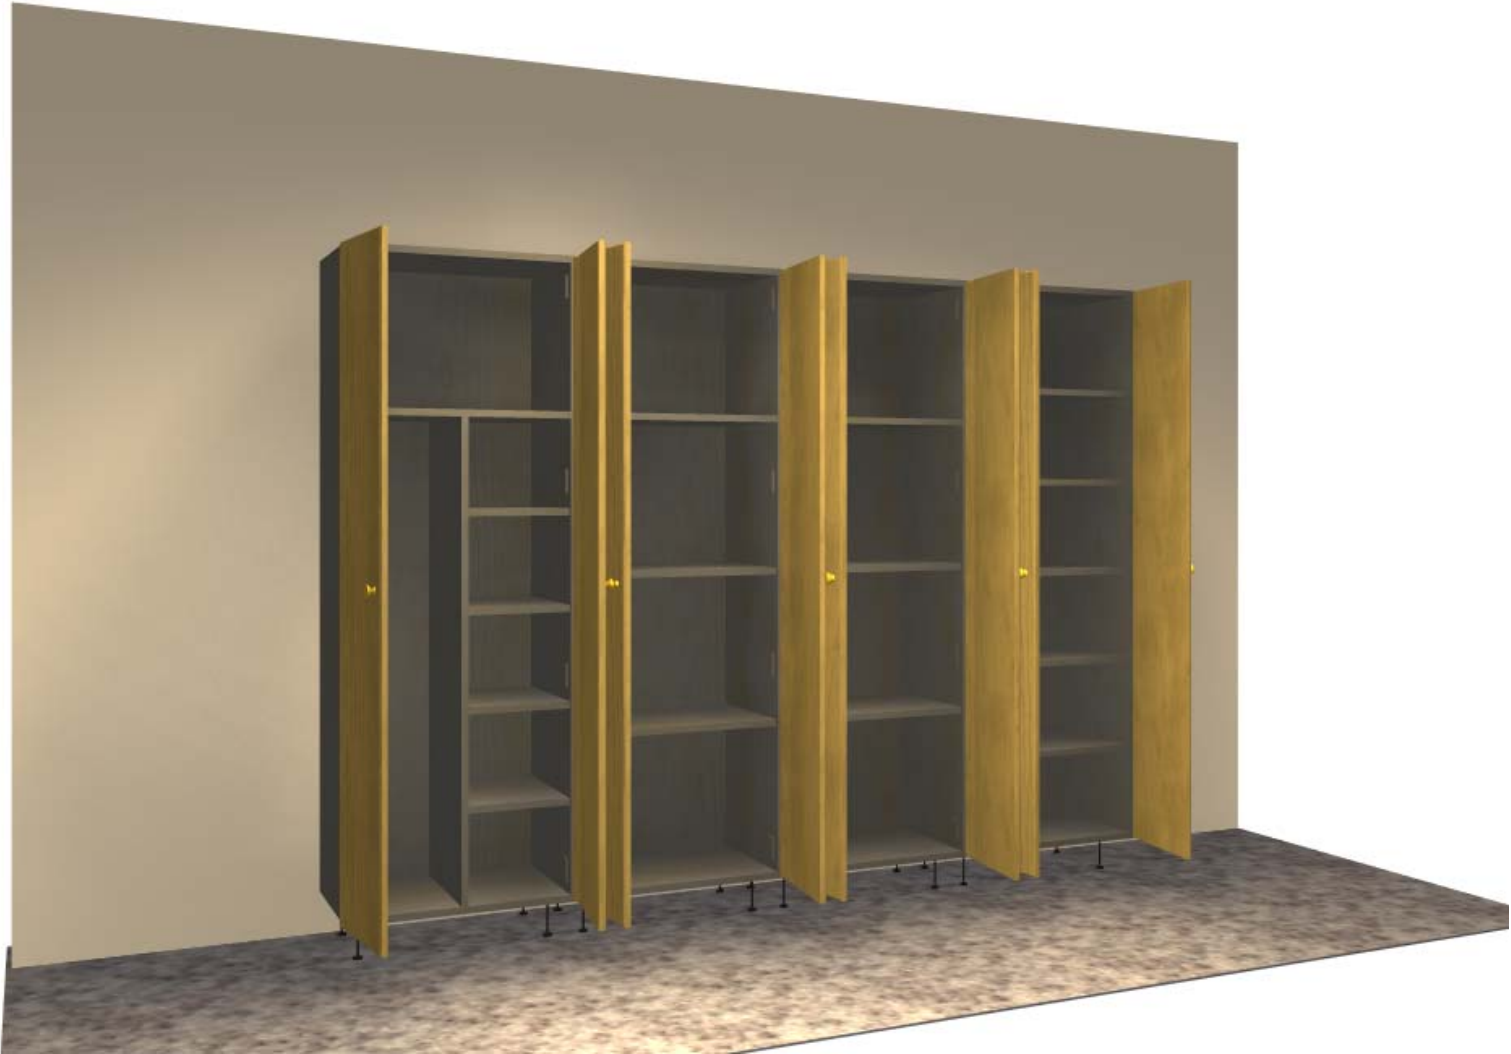

Title: 8 ft Garage Cabinets - 4 Tall Towers		
Size:	Drawing Number:	Revision:
Date:	Sheet	

Garage-Cabinet-Plans.com

Seth Townsend, Cabinetmaker, LLC
Marietta, GA 30068
770 973-9916

All dimensions given are subject to verification on job site and adjustment to fit job conditions.

This is an original design and must not be released or copied unless applicable fee has been paid or job order placed.

Title: 8 ft Garage Cabinets - 4 Tall Towers		
Size:	Drawing Number:	Revision:
Date:	Sheet	

Title: 8 ft Garage Cabinets - 4 Tall Towers		
Size:	Drawing Number:	Revision:
Date:	Sheet	