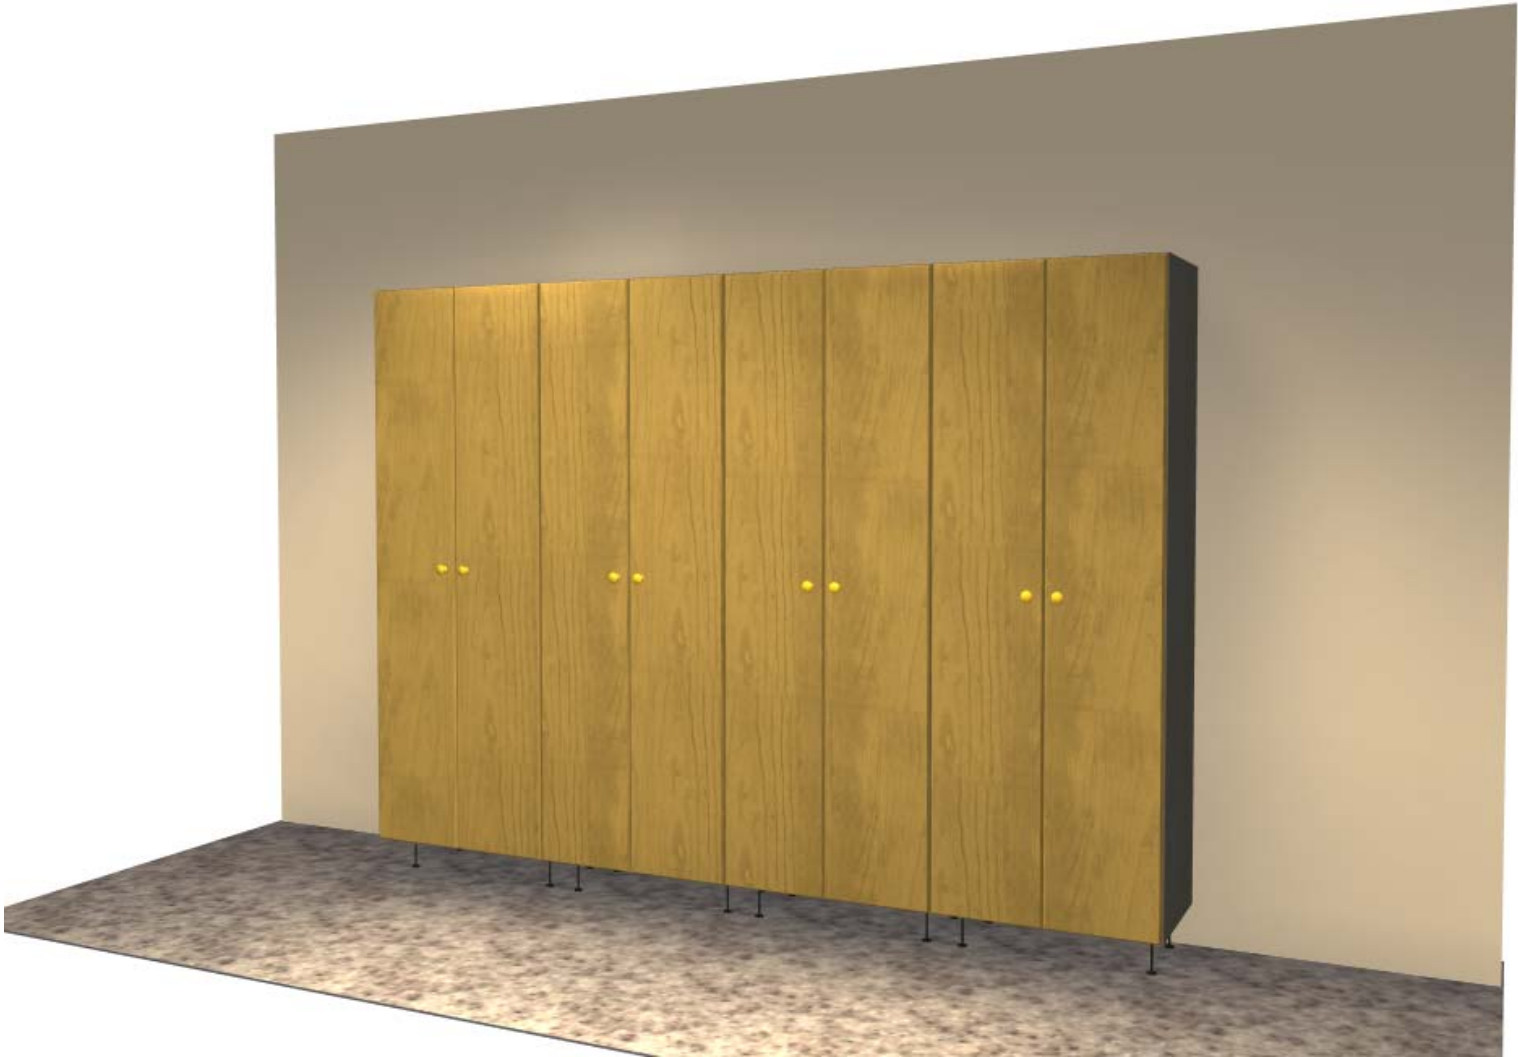

Garage-Cabinet-Plans.com

Seth Townsend, Cabinetmaker, LLC
Marietta, GA 30068
770 973-9916

All dimensions given are subject to verification on job site and adjustment to fit job conditions.

This is an original design and must not be released or copied unless applicable fee has been paid or job order placed.

Title: 8 ft Garage Cabinets - 4 Tall Towers		
Size:	Drawing Number:	Revision:
Date:	Sheet