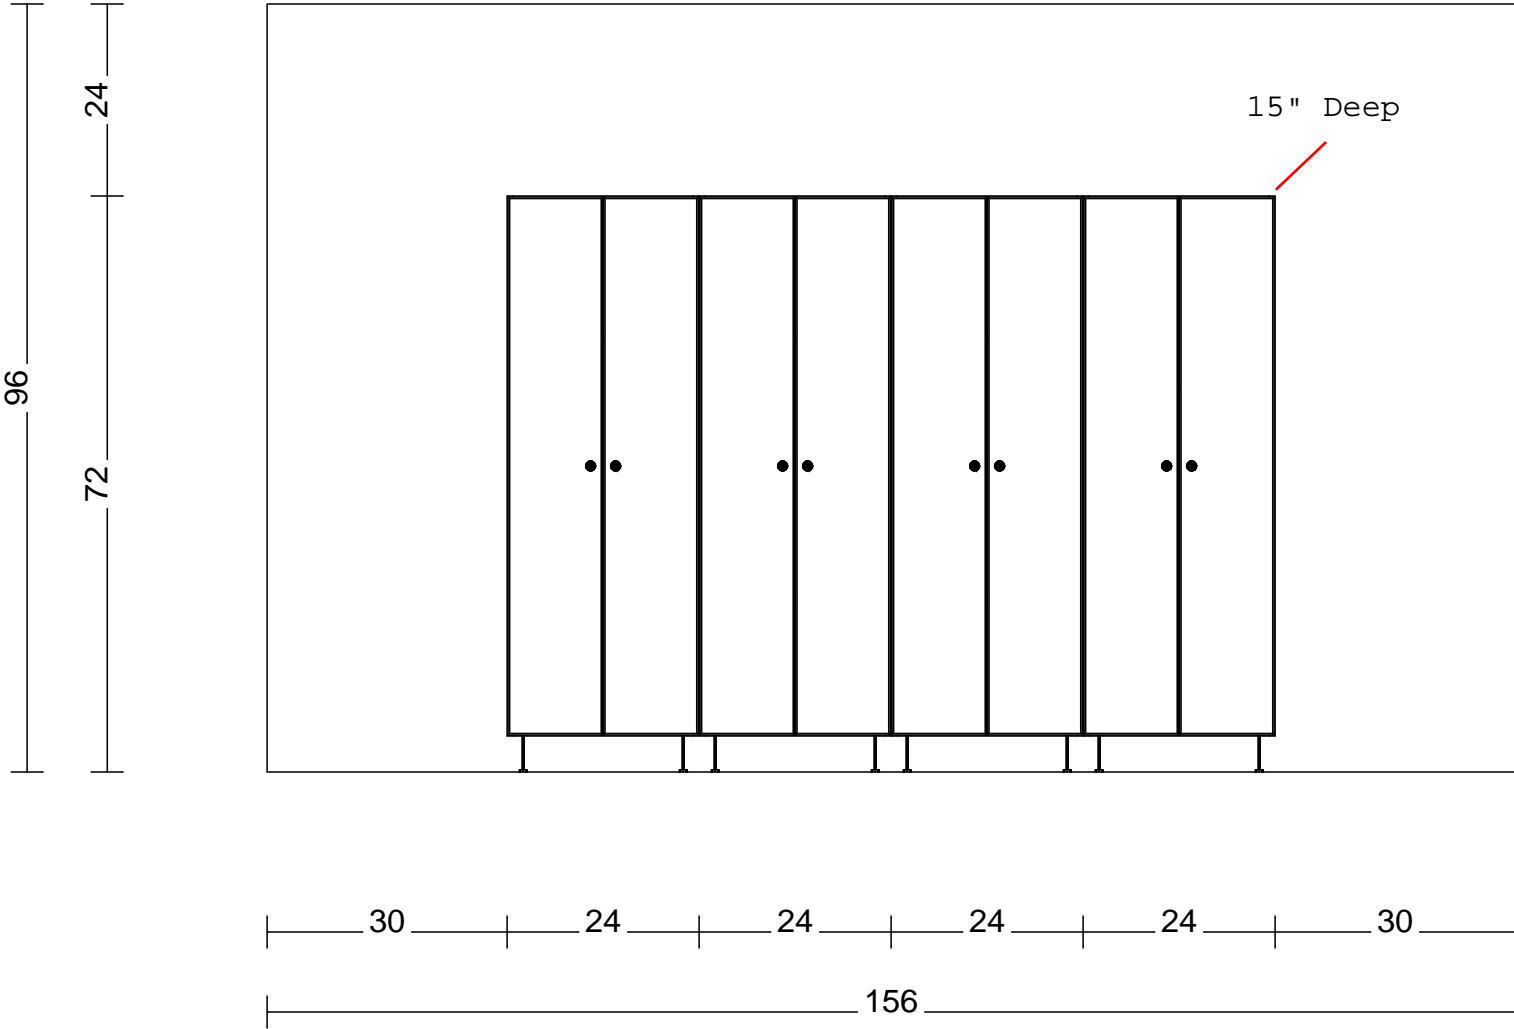

Garage-Cabinet-Plans.com

Seth Townsend, Cabinetmaker, LLC
Marietta, GA 30068
770 973-9916

All dimensions given are subject to verification on job site and adjustment to fit job conditions.

This is an original design and must not be released or copied unless applicable fee has been paid or job order placed.

Title: 8 ft Garage Cabinets - 4 Tall Towers		
Size:	Drawing Number:	Revision:
Date:	Sheet