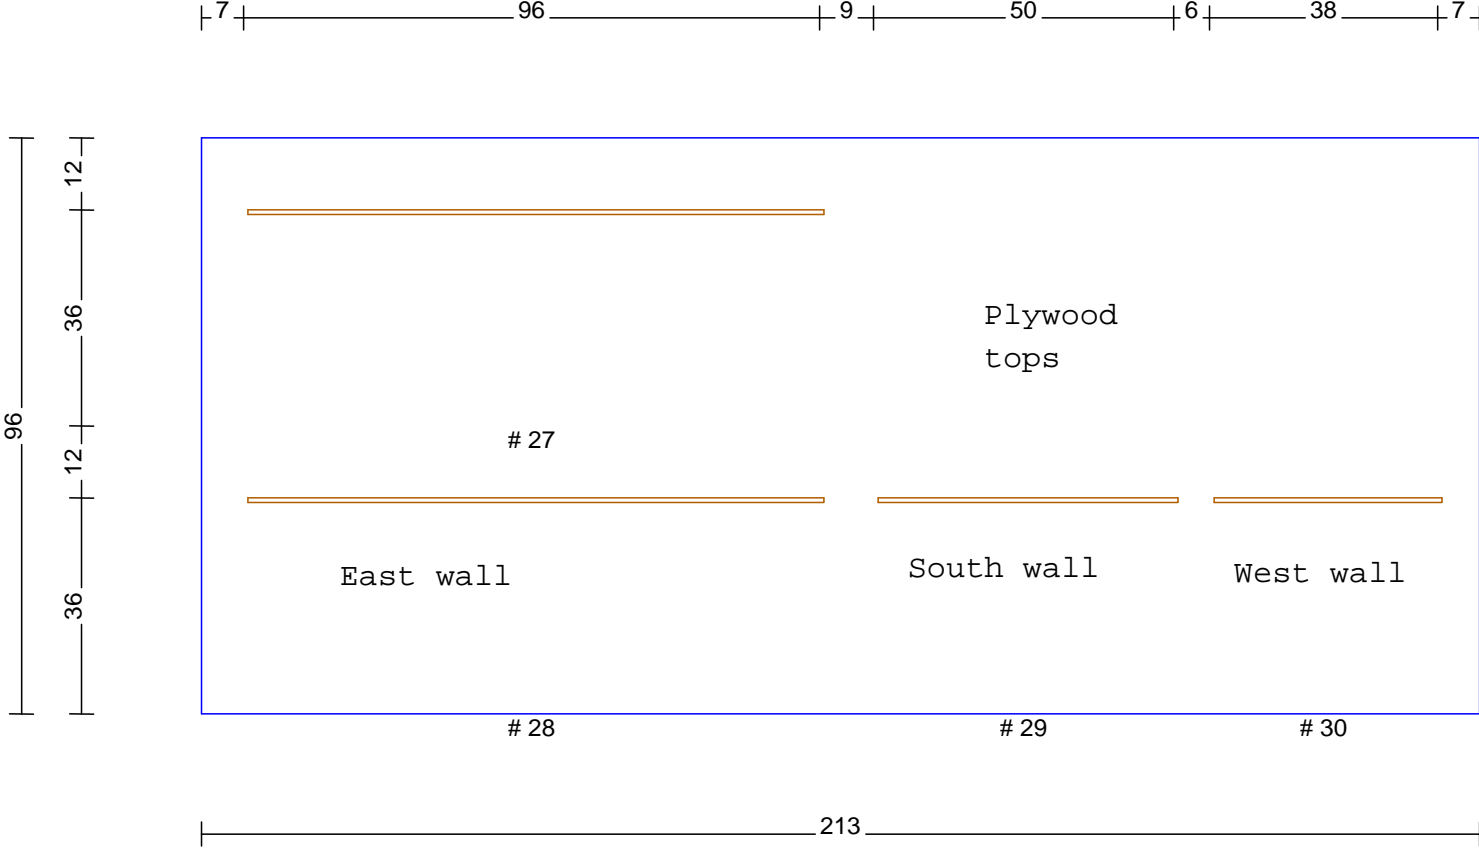

Garage-Cabinet-Plans.com

Seth Townsend, Cabinetmaker, LLC
Marietta, GA 30068
770 973-9916

All dimensions given are subject to verification on job site and adjustment to fit job conditions.

This is an original design and must not be released or copied unless applicable fee has been paid or job order placed.

Title: Custom Garage Cabinet Plans		
Size:	Drawing Number:	Revision:
Date:	Sheet