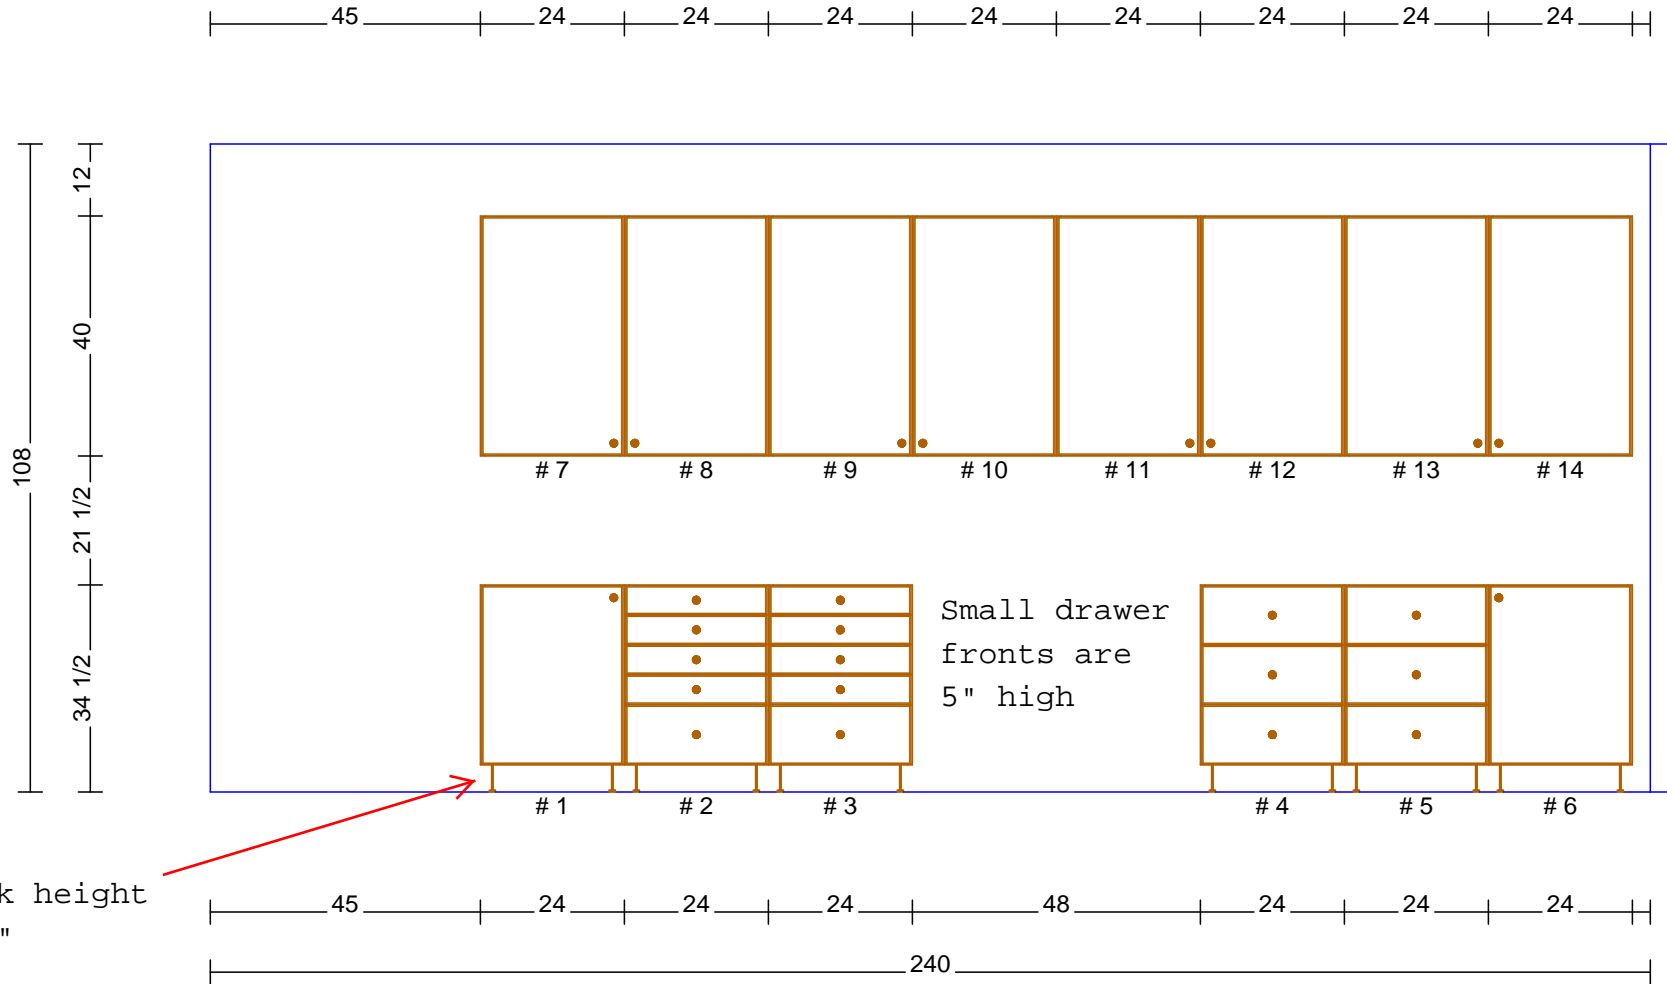

Garage-Cabinet-Plans.com

Seth Townsend, Cabinetmaker, LLC
Marietta, GA 30068
770 973-9916

All dimensions given are subject to verification on job site and adjustment to fit job conditions.

This is an original design and must not be released or copied unless applicable fee has been paid or job order placed.

Title: Custom Garage Cabinet Plans

Size: Drawing Number: Revision:

Date: Sheet