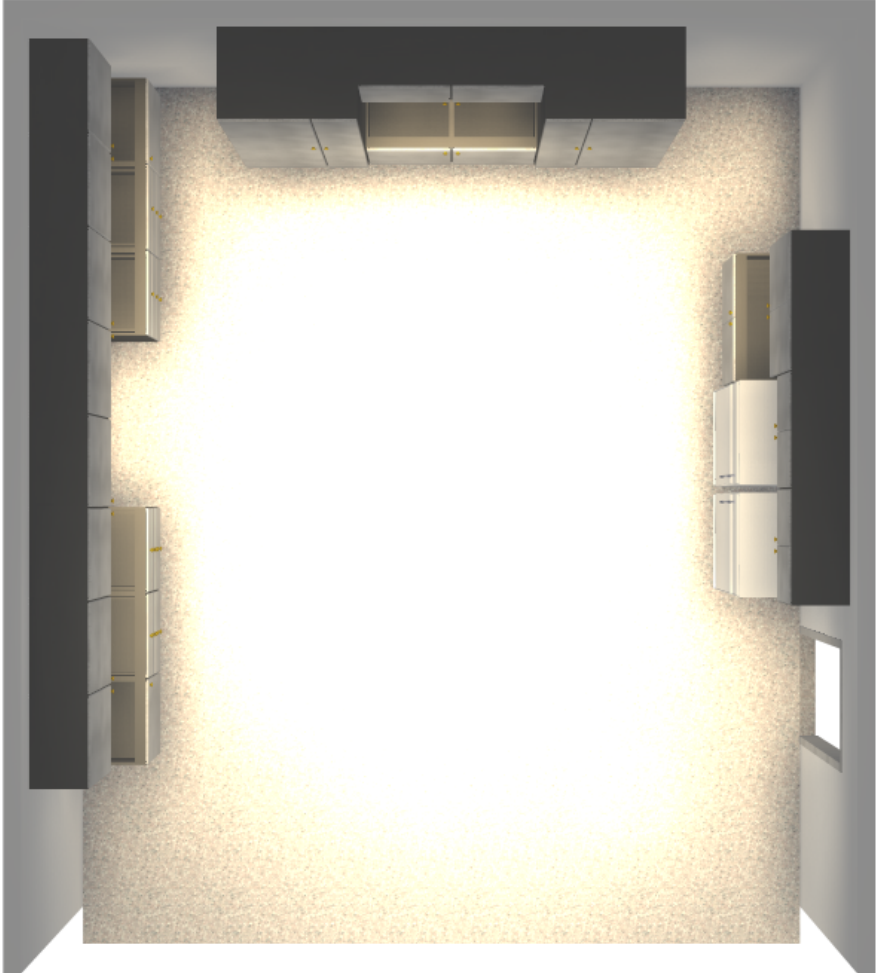

Garage-Cabinet-Plans.com

Seth Townsend, Cabinetmaker, LLC
Marietta, GA 30068
770 973-9916

All dimensions given are subject to verification on job site and adjustment to fit job conditions.

This is an original design and must not be released or copied unless applicable fee has been paid or job order placed.

Title: Custom Garage Cabinet Plans		
Size:	Drawing Number:	Revision:
Date:	Sheet