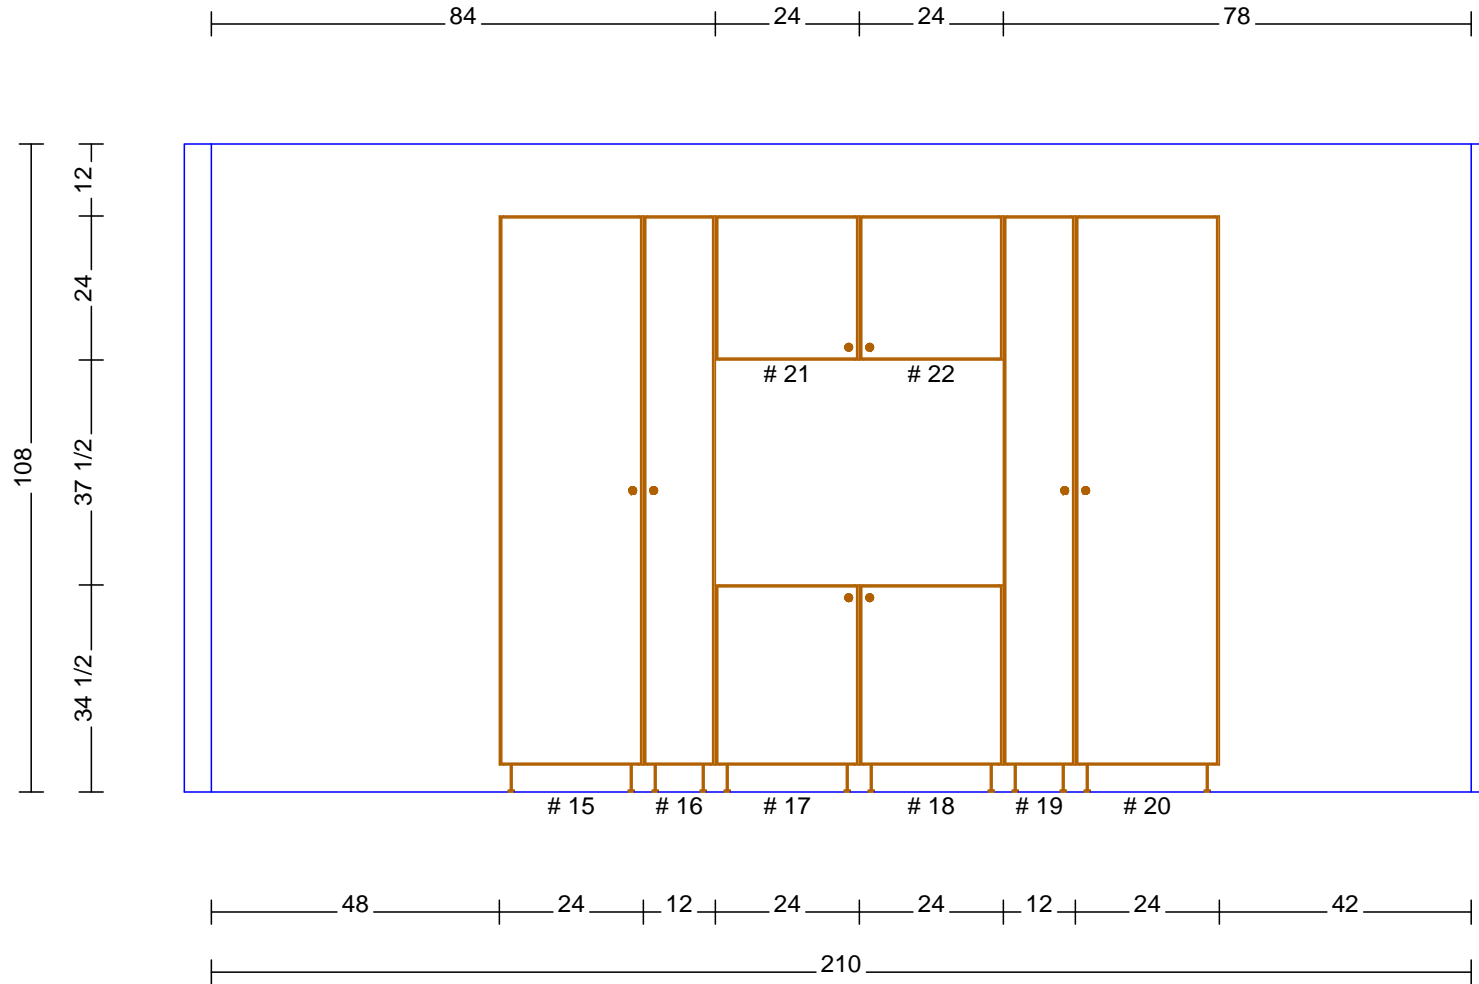

Garage-Cabinet-Plans.com

Seth Townsend, Cabinetmaker, LLC
Marietta, GA 30068
770 973-9916

All dimensions given are subject to verification on job site and adjustment to fit job conditions.

This is an original design and must not be released or copied unless applicable fee has been paid or job order placed.

Title: Custom Garage Cabinet Plans

Size: Drawing Number: Revision:

Date: Sheet