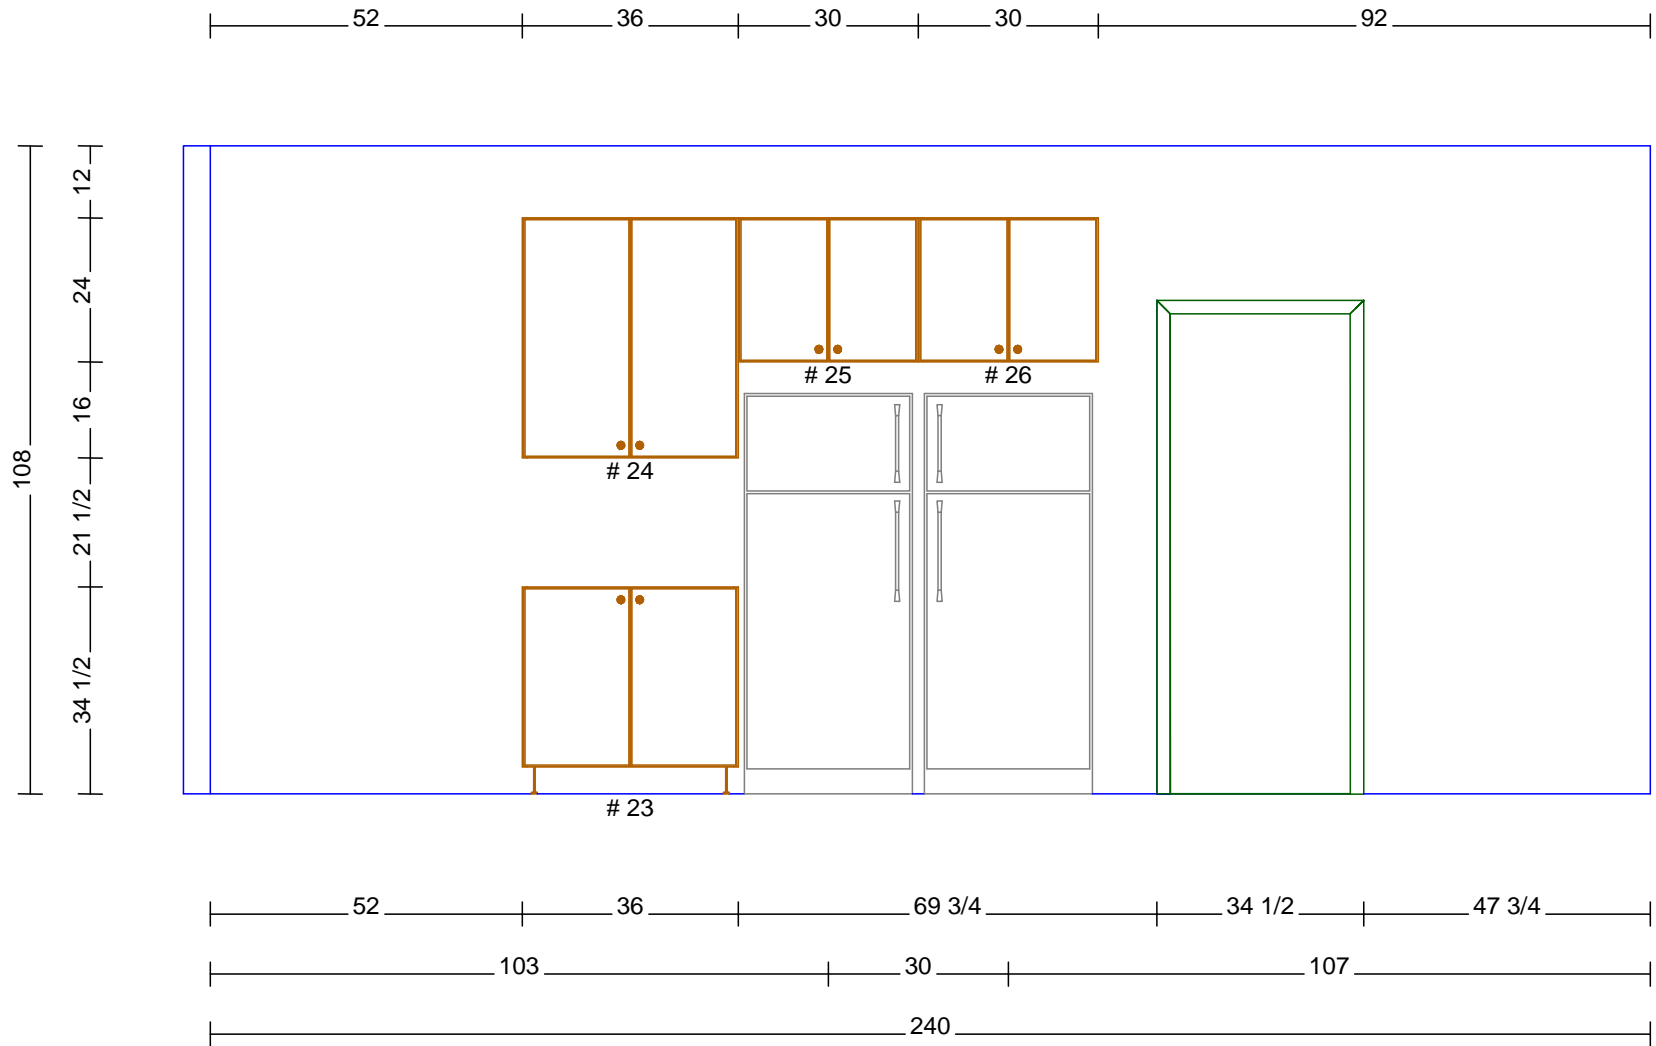

Garage-Cabinet-Plans.com

Seth Townsend, Cabinetmaker, LLC
Marietta, GA 30068
770 973-9916

All dimensions given are subject to verification on job site and adjustment to fit job conditions.

This is an original design and must not be released or copied unless applicable fee has been paid or job order placed.

Title: Custom Garage Cabinet Plans

Size: Drawing Number: Revision:

Date: Sheet