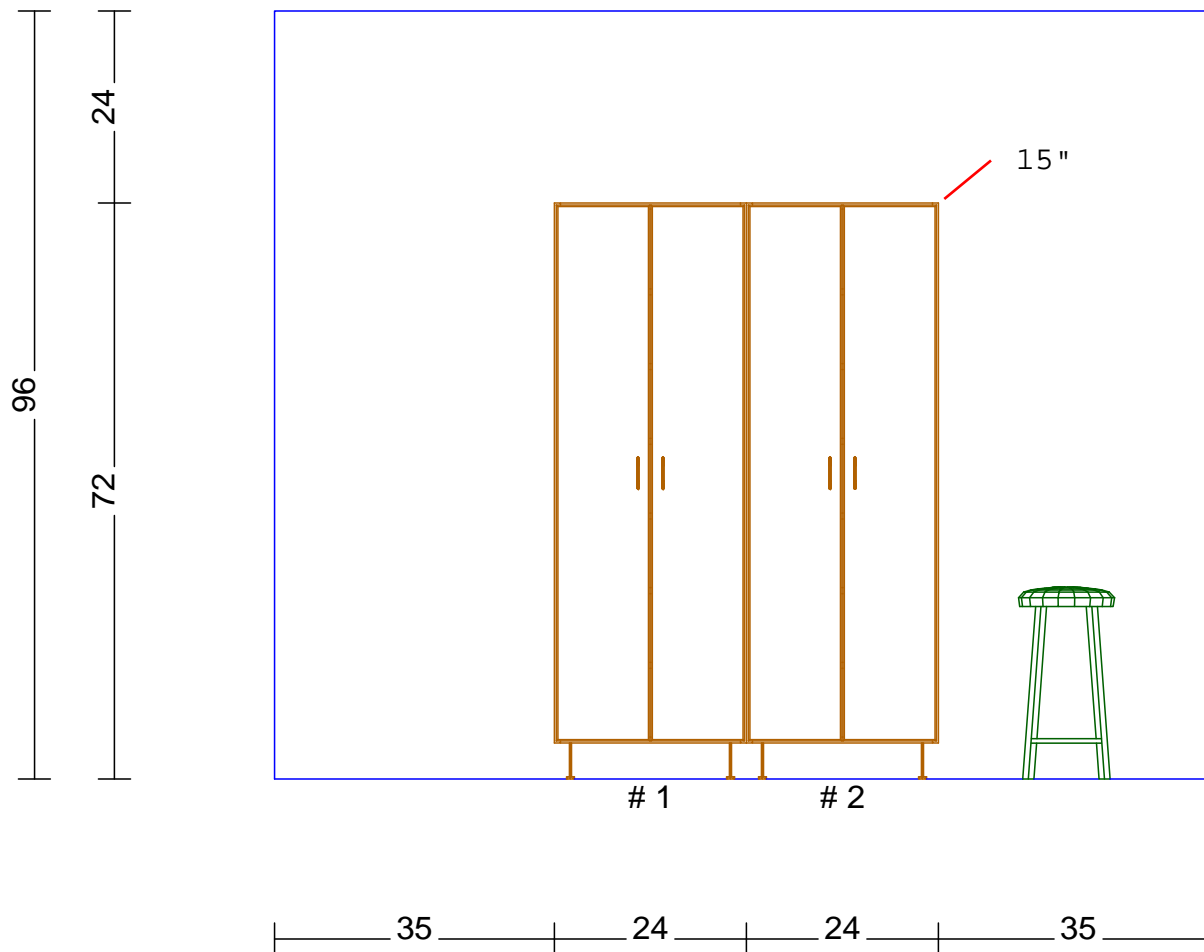

Garage-Cabinet-Plans.com

Seth Townsend, Cabinetmaker, LLC
Marietta, GA
770 973-9916

All dimensions given are subject to verification on job site and adjustment to fit job conditions.

This is an original design and must not be released or copied unless applicable fee has been paid or job order placed.

Title: 4 ft Wide Garage Cabinet Towers

Size: Drawing Number: Revision:

Date: Sheet 3 of 3